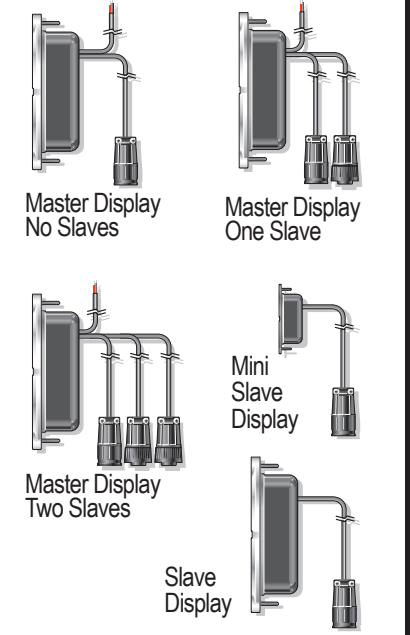

1 Connector style determines series

SL Series

6 Pin Deutsch connector

LC Series

6 Pin round connector

XP Series

3 Pin round connector

2 Wiring determines display type

3 The display construction style

4 check tank probe style