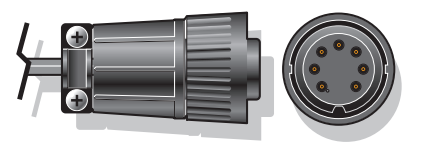

1 Connector style determines series

SL Series

6 Pin Deutsch connector

LC Series

6 Pin round connector

XP Series

3 Pin round connector

2 Wiring determines display type

3 The display construction style

4 check tank probe style