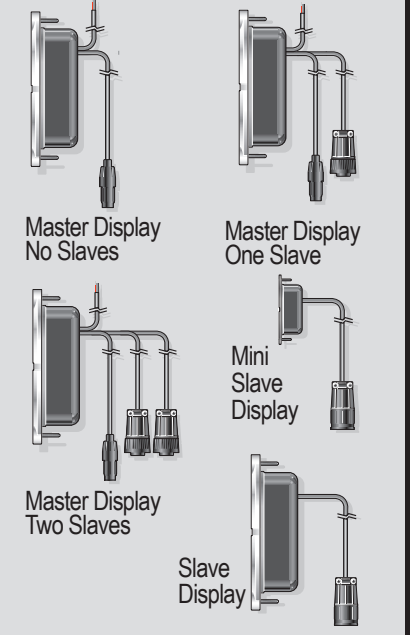

1 Connector style determines series

SL Series

6 Pin Deutsch connector

LC Series

6 Pin round connector

XP Series

3 Pin round connector

2 Wiring determines display type

3 The display construction style

4 check tank probe style