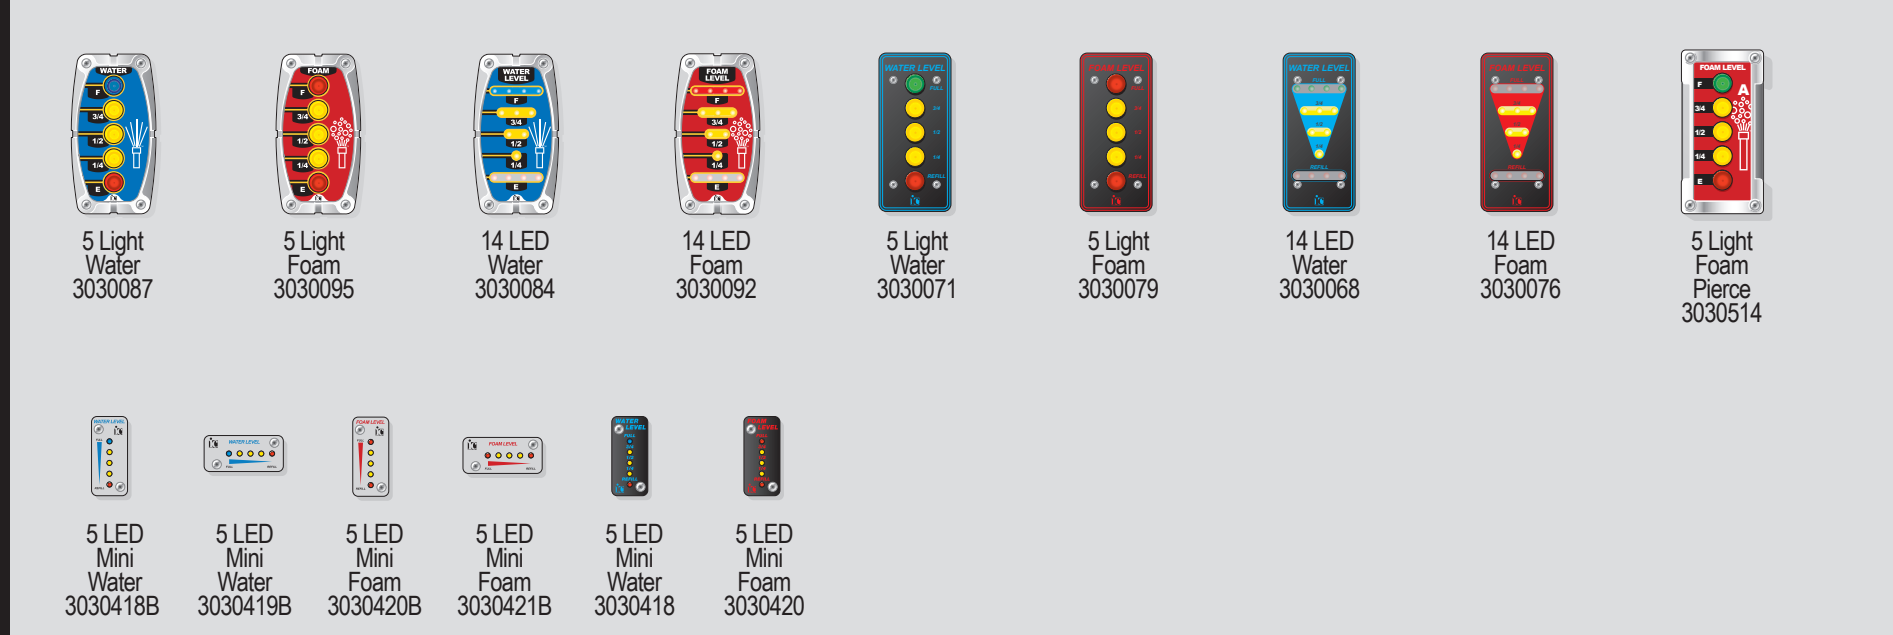

1 Connector style determines series

SL Series

6 Pin Deutsch connector

LC Series

6 Pin round connector

XP Series

3 Pin round connector

2 Wiring determines display type

3 The display construction style

4 check tank probe style