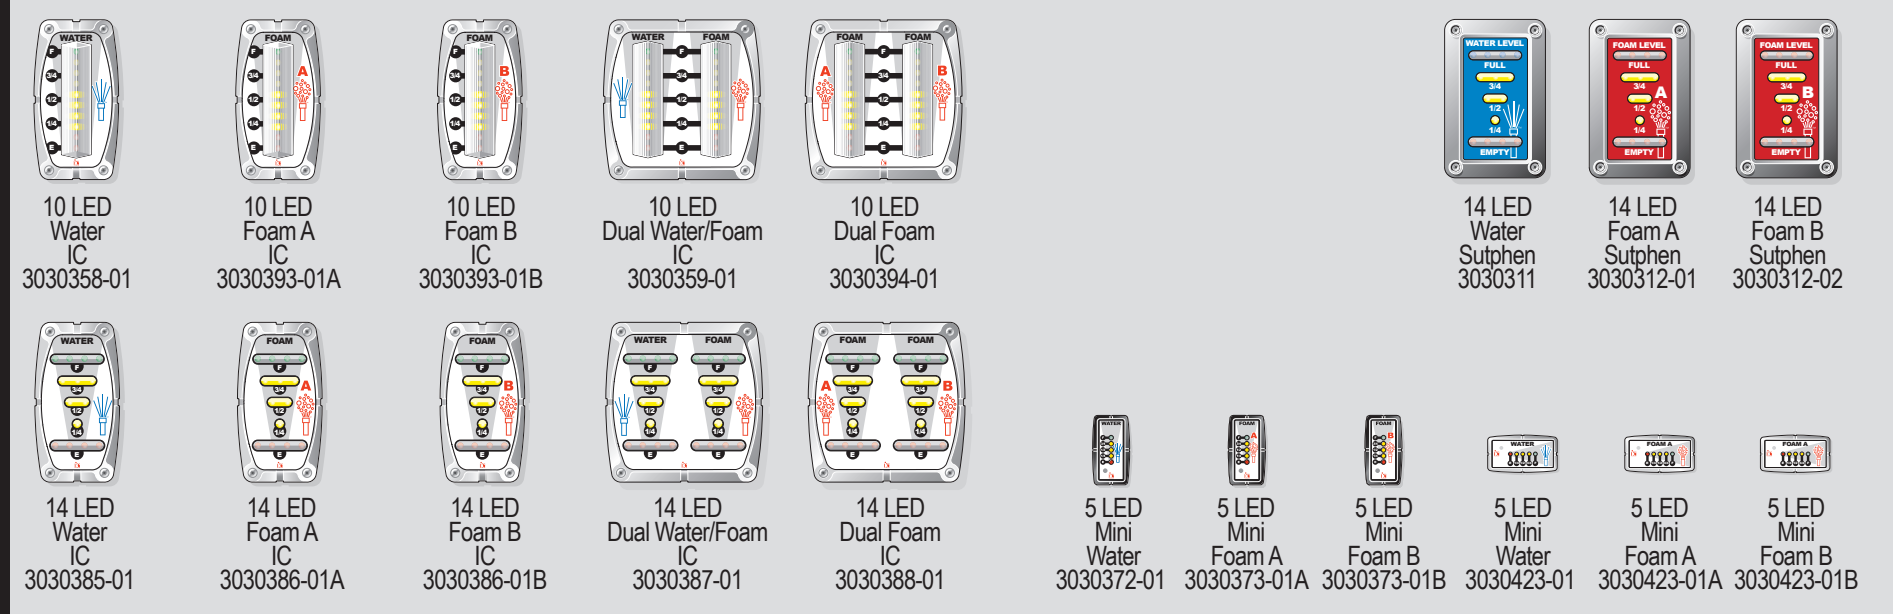

1 Connector style determines series

SL Series

6 Pin Deutsch connector

LC Series

6 Pin round connector

XP Series

3 Pin round connector

2 Wiring determines display type

3 The display construction style

4 check tank probe style