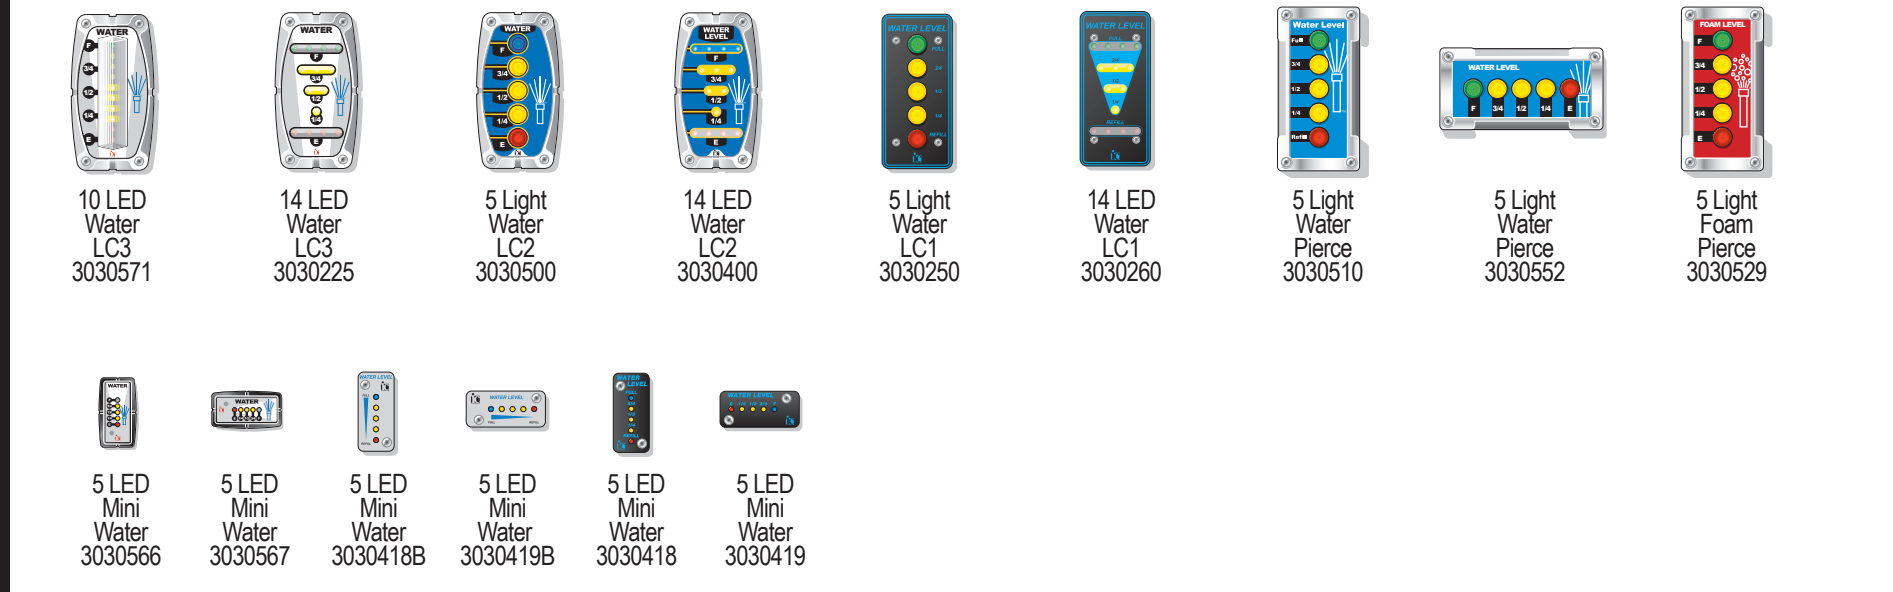

1 Connector style determines series

SL Series

6 Pin Deutsch connector

LC Series

6 Pin round connector

XP Series

3 Pin round connector

2 Wiring determines display type

3 The display construction style

4 check tank probe style