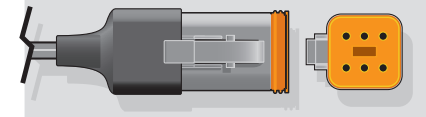

1 Connector style determines series

SL Series

6 Pin Deutsch connector

LC Series

6 Pin round connector

XP Series

3 Pin round connector

2 Wiring determines display type

3 The display construction style

4 check tank probe style